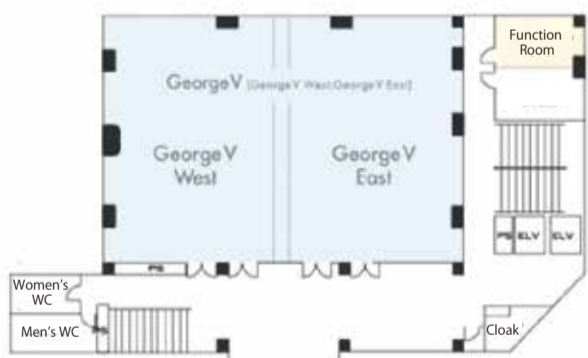

### 2F Floor Guide

Place	Area	Party	Meeting	Room Charge(¥/H)
Palais Royal	175m <sup>2</sup>	Buffet 100 Seating 90	School 105 Theater 150	¥129,600
Salon de Feull	99m <sup>2</sup>	Buffet 60 Seating 50	School 54 Theater 70	¥86,400

### 3F Floor Guide

Place	Area	Party	Meeting	Room Charge(¥/H)
Gerge V	360m <sup>2</sup>	Buffet 300 Seating 240	School 230 Theater 350	¥216,000
Gerge V West	180m <sup>2</sup>	Buffet 120 Seating 90	School 108 Theater 160	¥129,600
Gerge V East	180m <sup>2</sup>	Buffet 120 Seating 90	School 108 Theater 160	¥129,600
Function Room	22m <sup>2</sup>	Seating 10	—	¥21,600

### 4F Floor Guide

Place	Area	Party	Meeting	Room Charge(¥/H)
Salon de Verre	56m <sup>2</sup>	Buffet 40 Seating 33	School 30 Theater 45	¥64,800
Salon de Reine	52m <sup>2</sup>	Buffet 35 Seating 30	School 24 Theater 40	¥54,000
Salon de Fontaine	52m <sup>2</sup>	Buffet 35 Seating 30	School 24 Theater 40	¥54,000
Salon de Lapine	52m <sup>2</sup>	Buffet 35 Seating 30	School 24 Theater 40	¥54,000