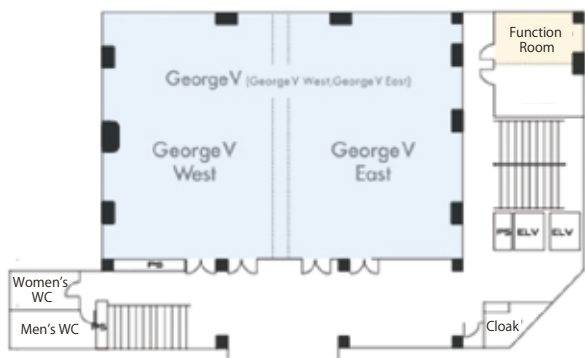

2F Floor Guide

Place	Area	Party	Meeting	Room Charge(¥/H)
Palais Royal	175m ²	Buffet Seating 110/100	School Theater 120/150	¥132,000
Salon de fleur	99m ²	Buffet Seating 60/50	School Theater 54/70	¥88,000

* It is available at the half price mentioned above until 17:00.
* Free Wi-Fi in a lobby is available.

Palais Royal パレ・ロワイヤル

Salon de fleur サロン・ド・フルール

3F Floor Guide

Place	Area	Party	Meeting	Room Charge(¥/H)
Gerge V	360m ²	Buffet Seating 300/240	School Theater 250/350	¥220,000
Gerge V West	180m ²	Buffet Seating 120/100	School Theater 120/160	¥132,000
Gerge V East	180m ²	Buffet Seating 120/100	School Theater 120/160	¥132,000
Function Room	22m ²	Seating 10	—	¥22,200

* It is available at the half price mentioned above until 17:00.
* Free Wi-Fi in a lobby is available.

George V (George V West, George V East)

4F Floor Guide

Place	Area	Party	Meeting	Room Charge(¥/H)
Salon d' Etincell	89m ²	Buffet Seating 60/50	School Theater 60/70	¥88,000
Salon de Verre	56m ²	Buffet Seating 40/33	School Theater 30/45	¥66,000
Salon de Reine	52m ²	Buffet Seating 35/30	School Theater 30/40	¥55,000
Salon de Fontaine	52m ²	Buffet Seating 35/30	School Theater 30/40	¥55,000
Salon de Lapine	52m ²	Buffet Seating 35/30	School Theater 30/40	¥55,000