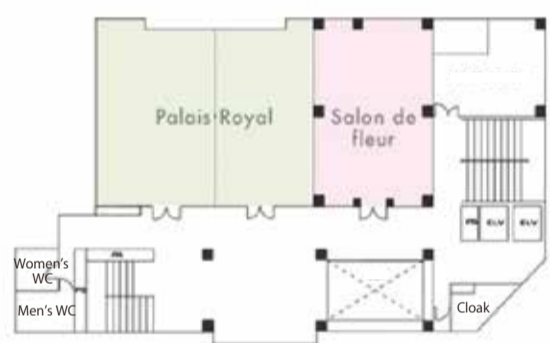

### 2F Floor Guide

Place	Area	Party	Meeting	Room Charge(¥/H)
Palais Royal	175m <sup>2</sup>	Buffet 100 Seating 90	School 105 Theater 150	¥129,600
Salon de Feull	99m <sup>2</sup>	Buffet 60 Seating 50	School 54 Theater 70	¥86,400

### 3F Floor Guide

Place	Area	Party	Meeting	Room Charge(¥/H)
Gerge V	360m <sup>2</sup>	Buffet 300 Seating 240	School 230 Theater 350	¥216,000
Gerge V West	180m <sup>2</sup>	Buffet 120 Seating 90	School 108 Theater 160	¥129,600
Gerge V East	180m <sup>2</sup>	Buffet 120 Seating 90	School 108 Theater 160	¥129,600
Function Room	22m <sup>2</sup>	Seating 10	—	¥21,600

### 4F Floor Guide

Place	Area	Party	Meeting	Room Charge(¥/H)
Salon de Verre	56m <sup>2</sup>	Buffet 40 Seating 33	School 30 Theater 45	¥64,800
Salon de Reine	52m <sup>2</sup>	Buffet 35 Seating 30	School 24 Theater 40	¥54,000
Salon de Fontaine	52m <sup>2</sup>	Buffet 35 Seating 30	School 24 Theater 40	¥54,000
Salon de Lapine	52m <sup>2</sup>	Buffet 35 Seating 30	School 24 Theater 40	¥54,000