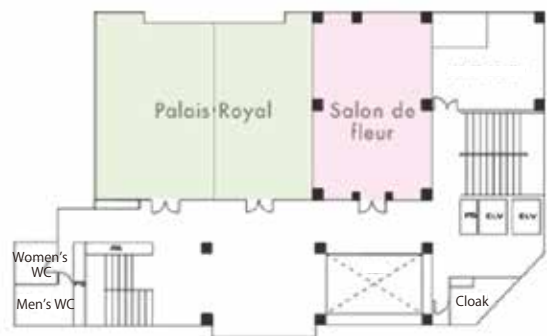

2F Floor Guide

Place	Area	Party	Meeting	Room Charge(¥/H)
Palais Royal	175m ²	Buffet Seating 110/100	School Theater 120/150	¥132,000
Salon de fleur	99m ²	Buffet Seating 60/50	School Theater 54/70	¥88,000

* It is available at the half price mentioned above until 17:00.
* Free Wi-Fi in a lobby is available.

Palais Royal パレ・ロワイヤル

Salon de fleur サロン・ド・フルール

3F Floor Guide

Place	Area	Party	Meeting	Room Charge(¥/H)
Gerge V	360m ²	Buffet Seating 300/240	School Theater 250/350	¥220,000
Gerge V West	180m ²	Buffet Seating 120/100	School Theater 120/160	¥132,000
Gerge V East	180m ²	Buffet Seating 120/100	School Theater 120/160	¥132,000
Function Room	22m ²	Seating 10	—	¥22,200

* It is available at the half price mentioned above until 17:00.
* Free Wi-Fi in a lobby is available.

George V (George V West, George V East)

4F Floor Guide

Place	Area	Party	Meeting	Room Charge(¥/H)
Salon d' Etincell	89m ²	Buffet Seating 60/50	School Theater 60/70	¥88,000
Salon de Verre	56m ²	Buffet Seating 40/33	School Theater 30/45	¥66,000
Salon de Reine	52m ²	Buffet Seating 35/30	School Theater 30/40	¥55,000
Salon de Fontaine	52m ²	Buffet Seating 35/30	School Theater 30/40	¥55,000
Salon de Lapine	52m ²	Buffet Seating 35/30	School Theater 30/40	¥55,000